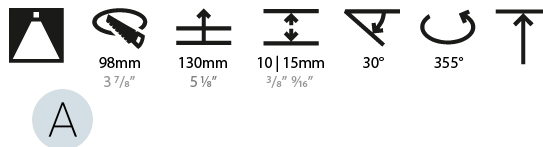

PHYSICAL

Shape: Square
Length (mm): 107
Length (in): 4 ³/₁₆"
Width (mm): 107
Width (in): 4 ³/₁₆"
Depth (mm): 112
Depth (in): 4 ⁷/₁₆"
Ceiling Thickness (mm): 10 / 12.5 / 15
Ceiling Thickness (in): 3/8 or 1/2 or 9/16
Min. Recessing Depth (mm): 130
Min. Recessing Depth (in): 5 ¹/₈"
Light Distribution: Adjustable / Downlight
Weight (kg): 0.479
Weight (lbs): 1.06
Fixture Finish: SSR / BKV / CWI / CRY / HAB / UFT / ITA / RUA / FTG / MYG / LOD / PUS / FRO / FUP / KIA / POP / BLS / SPG / MEY / GOH / GUM / CHC / COM / ABZ / JAG / OBR / MOS / ROR
Fixture Material: Aluminum Die Cast
Cut-out Measurements: 98mm / 3 7/8"

ELECTRICAL

Lamp Type: LED (Zhaga Standard)
Input Wattage (W): 13.2 / 16.5
Total Output Wattage (W): 12 / 14
Dimming: Tri-Mode (Non-Dimming and Phase Dimming (120Vac only) and 0-10V Dimming)
Driver Included: No
Driver Location: Recessed Housing
Driver Type: Constant Current - Universal
Driver Class: Class 2
Housing: See components
Input Voltage (V): 120 - 277
Constant Current (MA): 350

LED

Number of LEDs: 1
Color Temperature (°K): 2700 / 3000 / 3500 / 4000
Max. Delivered Lumen (lm): 850 / 950 / 1019 / 1040
Nominal Lumen (lm): 960 / 1070 / 1156 / 1180
CRI: >90 CRI
Lamp Life (hrs): 50000

OPTICAL

Reflector°: 10
Adjustability: Rotational 355°; Tilt 30°

RATINGS AND CERTIFICATIONS

Certified By: Certified for North American Standards
IP rating: IP20