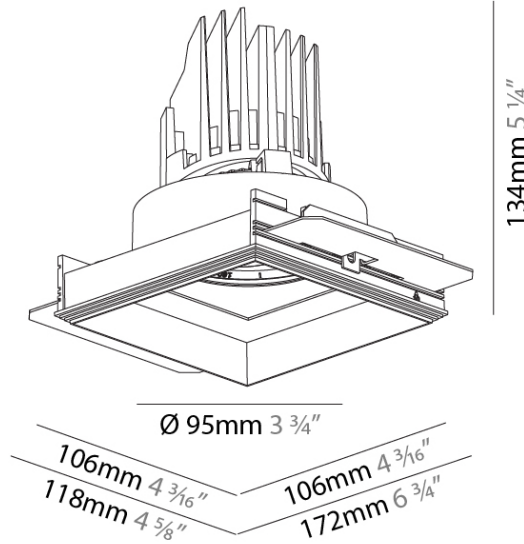

ELECTRICAL

Lamp Type: LED (Zhaga Standard)
Input Wattage (W): 13.2 / 16.5
Total Output Wattage (W): 12.1 / 14.7
Dimming: Tri-Mode (Non-Dimming and Phase Dimming (120Vac only) and 0-10V Dimming)
Driver Included: No
Driver Location: Recessed Housing
Driver Type: Constant Current - Universal
Driver Class: Class 2
Housing: See components
Input Voltage (V): 120 - 277
Constant Current (MA): 350

LED

Number of LEDs: 1
Color Temperature (°K): 2700 / 3000 / 3500 / 4000
Max. Delivered Lumen (lm): 850 / 950 / 1019 / 1040
Nominal Lumen (lm): 960 / 1070 / 1156 / 1180
CRI: >90 CRI
Efficiency (%): 88.5
Lamp Life (hrs): 50000
Upon Request: RGB-W Tunable White Special Color Temperature
Special LED

OPTICAL

Reflector?: 10
Adjustability: Rotational 355°; Tilt 30°
Upon Request: Special Beam Angles

RATINGS AND CERTIFICATIONS

© 2024 Zaneen LLC, 10000 10th St, Suite 3382, F 416-247-9319, www.zaneen.com

Available for international specifications by adding "INT" at the end of the existing Model #. For assistance on 'custom' specifications, contact zteam@zaneen.com.
In a constant effort to supply the best product, we reserve the right to change specifications or materials without notice. The most recent specification sheets are found at zaneen.com
IP rating: IP20